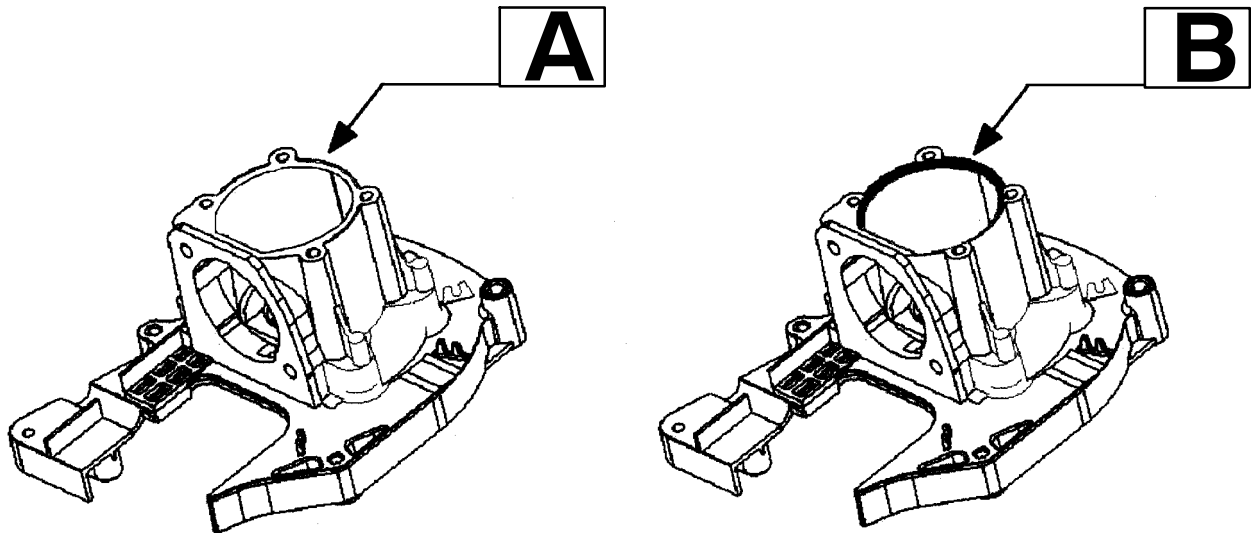

PARTS LIST NO. 530087525		WEED EATER® PARTS LIST	EDGER MODEL(s) PE550	
DATE 6/06/08	REPLACES 530087525-7/12/06		Note: Illustration may differ from actual model due to design changes	PAGE NO. 10

SERVICE REFERENCE

Note: When replacing item# 57 on page 2, please note if the surface indicated by the arrow is flat or has a beveled edge and order accordingly.

(A) Flat Surface – 530-019181 Gasket

(B) Beveled surface – 530-056097 O-ring

★★★★★ **Service Note:** ★★★★★

Some units were mistakenly built and shipped with the wrong type numbers. If your unit shows a type 1 (1 at the end of the serial number), refer to the following:

ALL UNITS built with a serial number beginning with 01365N and earlier are type 1's.
ALL UNITS built with a serial number beginning with 02001D and greater are type 2's